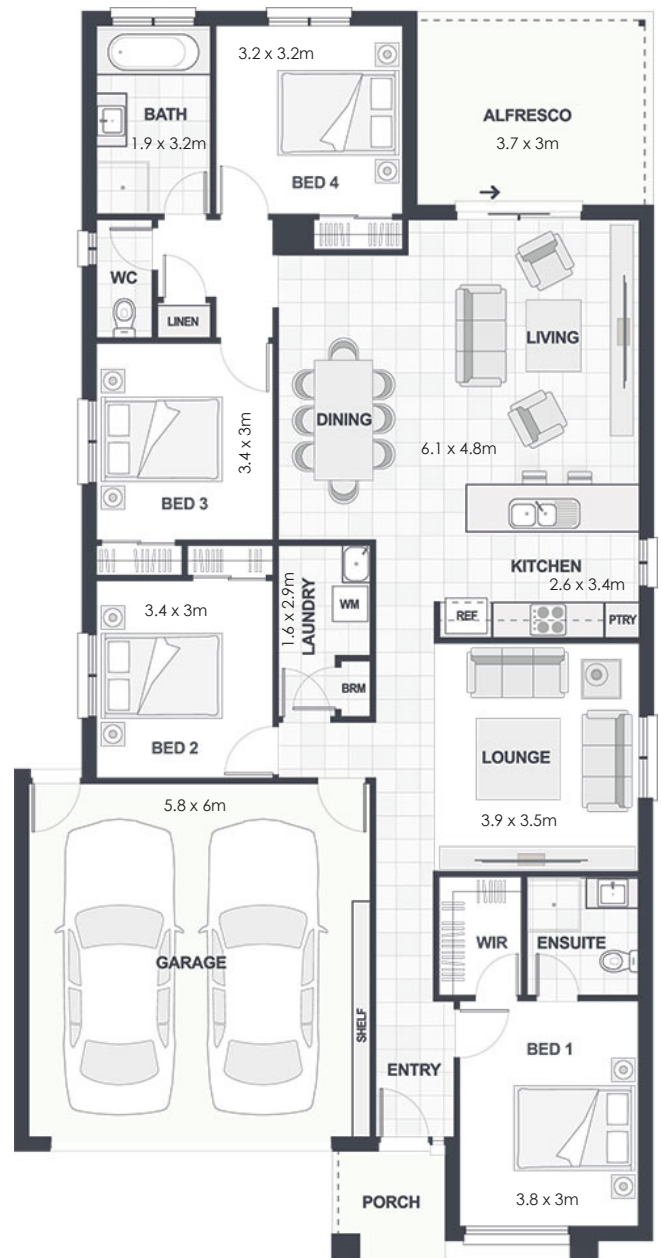

Artist Impression Only

modernfacade

house dimensions

living area 147.40sqm
total 204.07sqm

house length 21.31m
house width 10.85m
min. block width 12.15m

classiquefacade

contemporaryfacade

urbanfacade